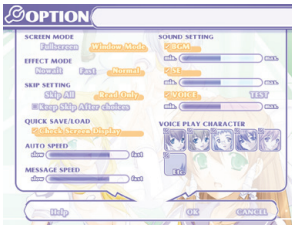

Mizuki Kotori, age 19
A shy, introverted classmate and friend to Yuuki and Shana. Will she fall in love with you?

Tsukino Akari, age 21
Ex-student council president and senior at the Academy, she's engaged to marry Kazumi.

Game System

The image at far left shows the gameplay screen/ On-screen menu buttons are, from left to right, **Quit** (quits the game), **Exit** (exits to the title screen), **Option** (loads the option screen), **Log** (shows the conversation to this point), **Skip** (displays text at the fastest possible speed), **Auto** (a "hands free" mode), **Load** (displays the load game screen), **Save** (displays the save screen), **Quick Load**, and **Quick Save** (load and save the game without leaving the play screen).

The **Option** screen allows you to set up various game options, which are as follows:

- Screen Mode (Fullscreen or Window)
- Effect Mode (No wait, Fast, and Normal transition effects)
- Skip Setting (skip all text, or previously read text only)
- Nonstop Mode (toggle to retain skip after branching selection points)
- Quick Save/Load (toggle save/load confirmation dialog)
- "Auto Mode" text display speed, and message display speed
- Volume for background music, sound effects, and voice
- Individualized character voice preferences
- Help (note: this directs you to look here in your manual)